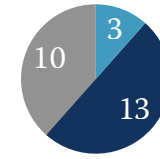

Dore Freemasons' Hall

Woodland View
Abbeydale Road South
Sheffield, S17 3LA

9 Meetings/yr
2nd Monday of the month
except Jan, Jul & Aug

26 Members

- < 40 yrs
- 41 yrs - 69 yrs
- > 70 yrs

£200/yr Membership Fee
£100/yr Country Membership
£17.50/mtg 3 Course Meal (optional)
£7/mtg Collections & Raffle (optional)