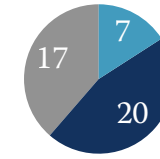

Bradelei Lodge No.9205

Who are we?

St John's Lodge formed Bradelei Lodge in 1986 with a specific focus on assisting members' progression through to the Masters Chair; with a particular emphasis on fitting Freemasonry around family and work commitments. To this day, Bradelei maintains these core values of more experienced Freemasons closely supporting newer members.

What we do?

Members of the Bradelei Lodge meet only four times a year, encompassing an awareness of family and work pressures, with Past Masters taking sections of ritual to assist. We also arrange regular visits to meetings at other Lodges, so new members will always find plenty to get involved in.

Why join us?

Bradelei Lodge is a vibrant, forward-thinking and successful Lodge with a mix of young and older members from all walks of life bringing a variety of skills, experience, humour and regional accents to our ceremonies. Meeting just 4 times a year we embrace a healthy, warm, welcoming friendly social side.

Belper Freemasons' Hall

1A Campbell Street
Belper
DE56 1AP

4 Meetings/yr

1st Tue in Sep, Dec, Mar & May

44 Members

- < 40 yrs
- 41 yrs - 69 yrs
- > 70 yrs

£130/yr Membership Fee

Membership Fee Includes Dining at Dec, Mar & May Meetings
£16 September Dining

Several Events/yr

Curry Nights, Quizzes, Trips etc.
(All social events are optional)

membership.9205@xudu.co.uk

/bradeleilodge9205

Lodges at Belper Freemasons' Hall

- Arkwright Lodge No.1495
- Beaureper Lodge No.787
- **Bradelei Lodge No.9205**
- Lodge of St John No.8070

- Integrity
- Friendship
- Respect
- Charity