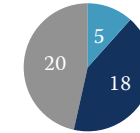

Ilkeston Freemasons' Hall

High Street
Ilkeston
DE7 5JA

4 Meetings/yr

1st Tue in April
1st Tue in May & June
2nd Tue in September

43 Members

- < 40 yrs
- 41 yrs - 69 yrs
- > 70 yrs

£125/yr Membership Fee

£18/mtg 3 Course Meal (optional)
£optional/mtg Collection & Raffle