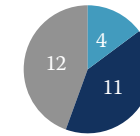

Woodland View
Abbeydale Road South
Sheffield, S17 3LA

6 Meetings/yr

2nd Thur in Jan, Feb, Apr, Jul, Sep & Nov

27 Members

- < 40 yrs
- 41 yrs - 69 yrs
- > 70 yrs

£180/yr Membership Fee

£17/mtg 3 Course Meal (optional)
Offertory/mtg Collection & Raffle