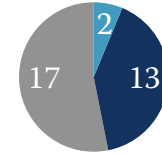

Hope Valley Lodge No.3397

Who are we?
Formed in 1909 in the Hope Valley, but now drawing its members from the South Yorkshire and North Derbyshire area centred on Dore.

What we do?
We aim to be a friendly, supportive Lodge in every sense of the word. We look to involve everyone from the "Veterans" to the "New Recruits"

Why join us?
We are a friendly bunch from a wide range of Professions. Everyone is welcome to sit and have a chat about almost anything. We listen and try to guide and the charities we have supported include... Dementia UK, Sheffield Talking News, Support Dogs, Roundabout & Dronfield Air Cadets as well as many others.

Dore Freemasons' Hall
Woodland View
Abbeydale Road South
Sheffield, S17 3LA

9 Meetings/yr
1st Wed Oct - Jun

32 Members

- < 40 yrs
- 41 yrs - 69 yrs
- > 70 yrs

£180/yr Membership Fee
£18/mtg 3 Course Meal (optional)
£7/mtg Collections & Raffle (optional)

3 Events/yr
December Quiz Night
White Table' Charity Evening
October Social Evening
(All social events are optional)

hopevalley3397@yahoo.co.uk

www.hopevalleylodge.co.uk

www.facebook.com/groups/1899445337010774/

@3397Hope

hopevalleylodge3397

Lodges at Dore Freemasons' Hall

- Amadeus Lodge No.9539
- Beauchief Abbey Lodge No.3793
- Bretwalda Lodge No.6930
- Chantrey Lodge No.2355
- Dronfield Lodge No.8570
- **Hope Valley Lodge No.3397**
- King Egbert Lodge No.4288
- Meridian Lodge of Derbyshire No.9629
- Round Table Lodge of Derbyshire No.8725
- Sure & Stedfast Lodge No.9130

- Integrity
- Friendship
- Respect
- Charity