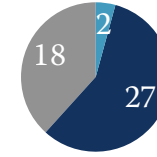

Why join us?

If you would like to do a good turn for society and have a nice time with likeminded Gentlemen.

Duffield Freemasons' Hall

King Street
Duffield, Belper
DE56 4EU

6 Meetings/yr

2nd Thur in Jan, Mar, May, Jun,
Sep & Nov (Installation)

47 Members

- < 40 yrs
- 41 yrs - 69 yrs
- > 70 yrs

£125/yr Membership Fee

£17/mtg 4 Course Meal (optional)
£optional/mtg Collections & Raffle

Several Events/yr

Charity Golf Match
Ladies Evening
Socials

(All social events are optional)