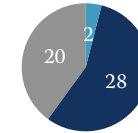

10 Meetings/yr

1st Thur/Month Excl. Feb, Jul & Aug
 1st Sat in Feb

50 Members

- < 40 yrs
- 41 yrs - 69 yrs
- > 70 yrs

£105/yr Membership Fee

£15/mtg 3 Course Meal (optional)
 Offertory Collection & Raffle

Several Events/yr (All social events are optional)