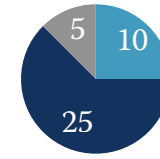

Royal Alfred Lodge No. 1028

Who are we?

Royal Alfred Lodge is 157 years old... (Consecrated 1864) with a fantastic history of helping local communities through out its many years. The Members of today are a vibrant group who believe in Integrity, Friendship, Respect and Charity. Whilst always keeping to the age old traditions of the Lodge, we also incorporate modern everyday requirements. This enhances membership quality whilst giving that feeling of belonging.

What we do?

Our aim is to give our best and be the best. After concluding Lodge meetings we enjoy friendship and have as much fun as possible, ever remembering that charity is our goal always to help and assist to the best of our ability.

Why join us?

We are the oldest Lodge in Alfreton but also by far the most proactive with a wide cross section of members who believe in working hard, living life to the full, but above all our aim is to help others less fortunate than ourselves. Our minds are always on charity, the bigger the challenge the harder we try.

Alfreton Freemason's Hall
Abraham Lincoln Library
Derby Road
Alfreton, DE55 7AQ

8 Meetings/yr
3rd Tue in Sep to Apr

41 Members

- < 40 yrs
- 41 yrs - 69 yrs
- > 70 yrs

£115/yr Membership Fee
£14/mtg 2 Course Meal (optional)
£blind Collection & Raffle (optional)

Several Events/yr
Socials include BBQ Days, Formal Evening Dinners, Curry Nights, Race Nights, Brewery Visits etc.

secra1028@aol.com

www.royalalfred1028.org

/RoyalAlfredLodgeNo.1028/

Lodges at Alfreton Freemason's Hall

- Morcar Lodge No.8458
- Pioneer Lodge No.9065
- **Royal Alfred Lodge No.1028**
- Saint Thomas Lodge No.2583
- Vulcan Lodge No.4382

- Integrity
- Friendship
- Respect
- Charity